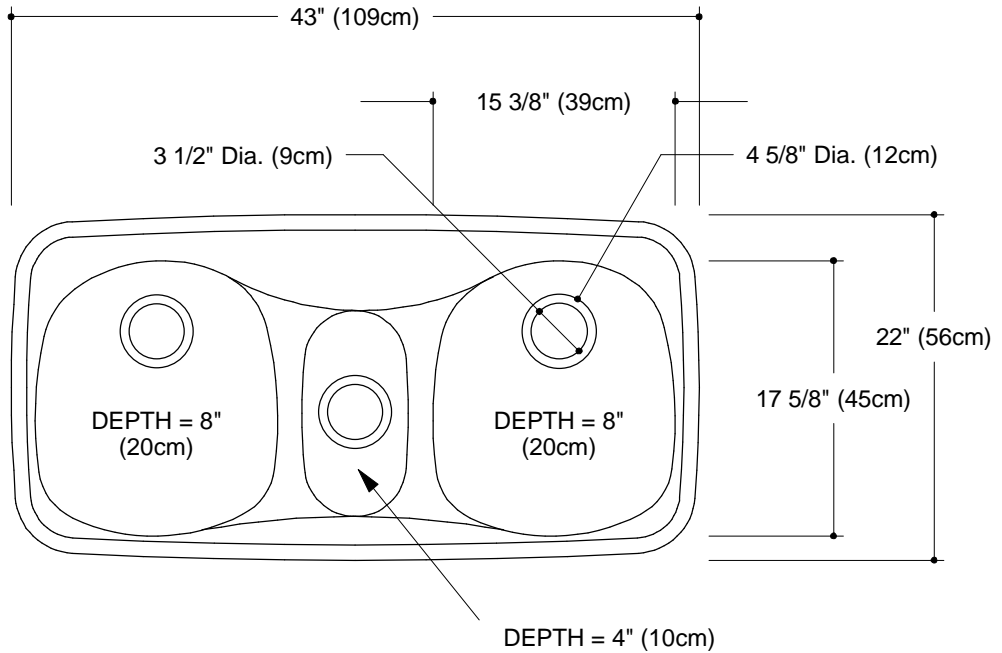

GRUBER SYSTEMS RESERVES THE RIGHT TO CHANGE THIS INFORMATION AT ANY TIME WITHOUT PRIOR NOTICE. ISSUED BY GRUBER SYSTEMS INC., 25636 AVENUE STANFORD, VALENCIA, CA 91355, USA. COPYRIGHT 2002

DETAIL SHOWING A DROP-IN INSTALLATION