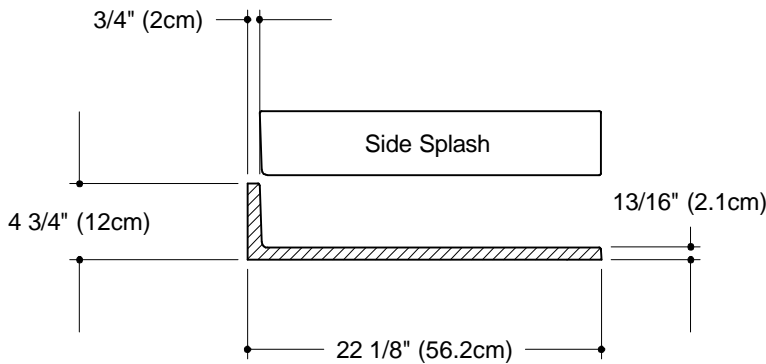

TYPICAL SECTION THROUGH THE DECK
SCALE 1' = 1'0"

**SERIES 111
EDGE STYLE**

Please Note:
Dimensions shown are MOLD
dimensions.
Cast dimensions will be less.

VIEW OF A CAST DECK SHOWING
ITS LENGTH. NO SCALE

CONTINUED ON NEXT PAGE

| MOLD PART | CATALOG No. | DESCRIPTION |
|-------------|--------------------------------|---------------------------------|
| MALE | 20803 | 111-NB-25 |
| MALE | 20805 | 111-NB-31 |
| MALE | 20807 | 111-NB-37 |
| MALE | 20809 | 111-NB-43 |
| MALE | 20648 | 111-NB-49-BANJO LEFT 89 |
| MALE | 20649 | 111-NB-49-BANJO RIGHT 89 |
| MALE | 20808 | 111-NB-49 |
| MALE | 20810 | 111-NB-61 |
| MALE | 20811 | 111-NB-62 |
| MALE | 20812 | 111-NB-73 |
| MALE | 20812MA | 111-NB-73 ACCUCAST |
| MALE | 20818 | 111-NB-86 |
| MALE | 20815MA | 111-NB-86 ACCUCAST |
| MALE | 20831 | 111-NB-124 |
| MALE | 20839 | 111-NB-144 3/4" BACKSPLASH |
| MALE | 208425 | 111-NB-146 W/6 CAVITY ENDSPLASH |
| MALE | 20842 | 111-NB-146 |
| NAME | 111 SERIES VANITY DECKS PAGE 1 | |
| CAST WEIGHT | SCALE NOTED | DATE 5-1-03 |
| | | PAGE No. |