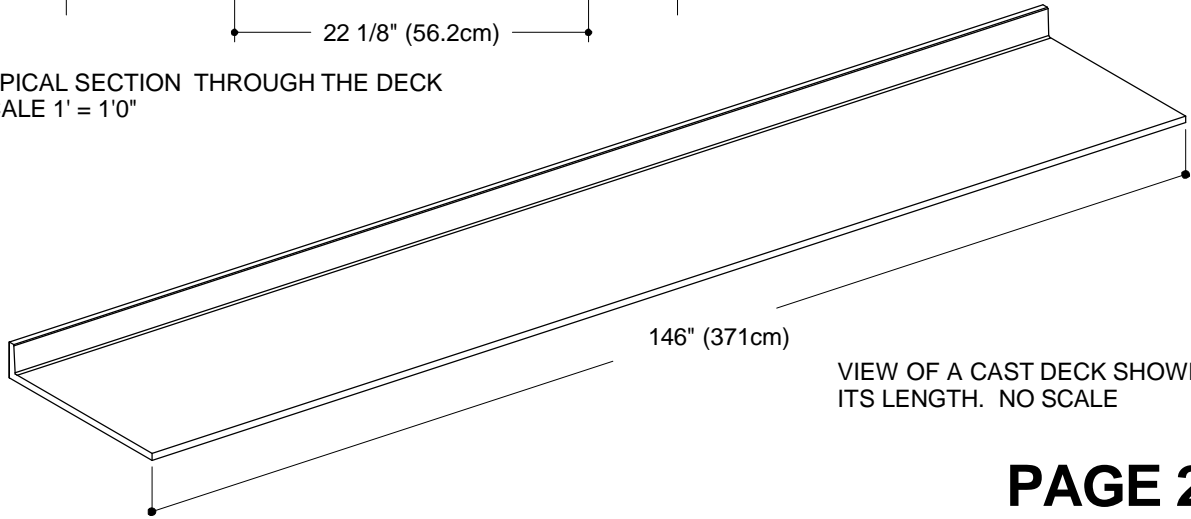

TYPICAL SECTION THROUGH THE DECK
SCALE 1' = 1'0"

**SERIES 111
EDGE STYLE**

Please Note:
Dimensions shown are MOLD
dimensions.
Cast dimensions will be less.

VIEW OF A CAST DECK SHOWING
ITS LENGTH. NO SCALE

CONTINUED ON NEXT PAGE

| MOLD PART | CATALOG No. | DESCRIPTION |
|-------------|--------------------------------|---------------------------------|
| MALE | 20803 | 111-NB-25 |
| MALE | 20805 | 111-NB-31 |
| MALE | 20807 | 111-NB-37 |
| MALE | 20809 | 111-NB-43 |
| MALE | 20648 | 111-NB-49-BANJO LEFT 89 |
| MALE | 20649 | 111-NB-49-BANJO RIGHT 89 |
| MALE | 20808 | 111-NB-49 |
| MALE | 20810 | 111-NB-61 |
| MALE | 20811 | 111-NB-62 |
| MALE | 20812 | 111-NB-73 |
| MALE | 20812MA | 111-NB-73 ACCUCAST |
| MALE | 20818 | 111-NB-86 |
| MALE | 20815MA | 111-NB-86 ACCUCAST |
| MALE | 20831 | 111-NB-124 |
| MALE | 20839 | 111-NB-144 3/4" BACKSPLASH |
| MALE | 208425 | 111-NB-146 W/6 CAVITY ENDSPLASH |
| MALE | 20842 | 111-NB-146 |
| NAME | 111 SERIES VANITY DECKS PAGE 1 | |
| CAST WEIGHT | SCALE NOTED | DATE 5-1-03 |
| | | PAGE No. |