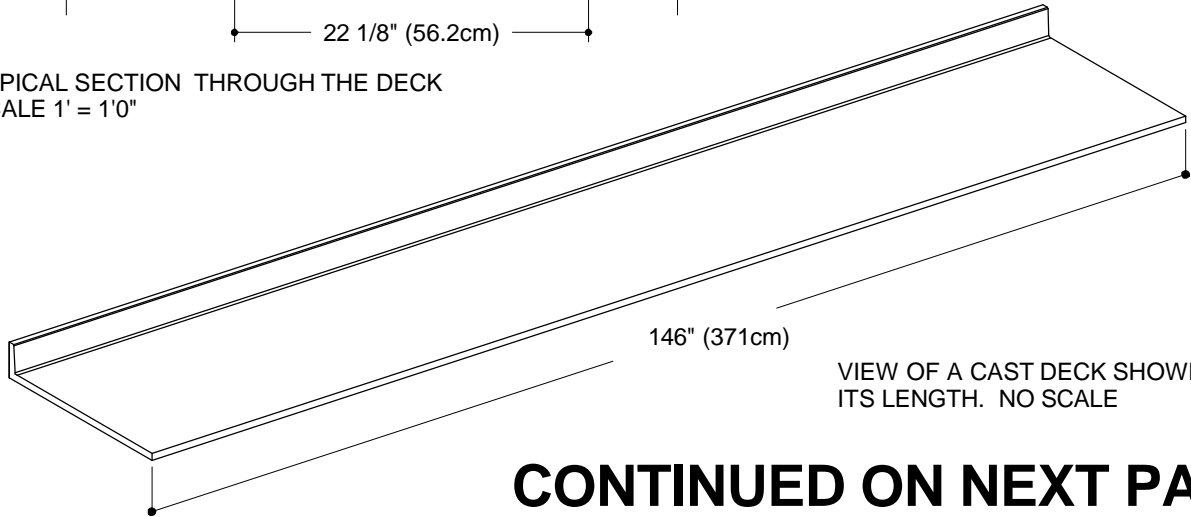

TYPICAL SECTION THROUGH THE DECK
SCALE 1' = 1'0"

**SERIES 111
EDGE STYLE**

Please Note:
Dimensions shown are MOLD
dimensions.
Cast dimensions will be less.

VIEW OF A CAST DECK SHOWING
ITS LENGTH. NO SCALE

CONTINUED ON NEXT PAGE

| MOLD PART | CATALOG No. | DESCRIPTION |
|-------------|--------------------------------|---------------------------------|
| MALE | 20803 | 111-NB-25 |
| MALE | 20805 | 111-NB-31 |
| MALE | 20807 | 111-NB-37 |
| MALE | 20809 | 111-NB-43 |
| MALE | 20648 | 111-NB-49-BANJO LEFT 89 |
| MALE | 20649 | 111-NB-49-BANJO RIGHT 89 |
| MALE | 20808 | 111-NB-49 |
| MALE | 20810 | 111-NB-61 |
| MALE | 20811 | 111-NB-62 |
| MALE | 20812 | 111-NB-73 |
| MALE | 20812MA | 111-NB-73 ACCUCAST |
| MALE | 20818 | 111-NB-86 |
| MALE | 20815MA | 111-NB-86 ACCUCAST |
| MALE | 20831 | 111-NB-124 |
| MALE | 20839 | 111-NB-144 3/4" BACKSPLASH |
| MALE | 208425 | 111-NB-146 W/6 CAVITY ENDSPLASH |
| MALE | 20842 | 111-NB-146 |
| NAME | 111 SERIES VANITY DECKS PAGE 1 | |
| CAST WEIGHT | SCALE NOTED | DATE 5-1-03 |
| | | PAGE No. |