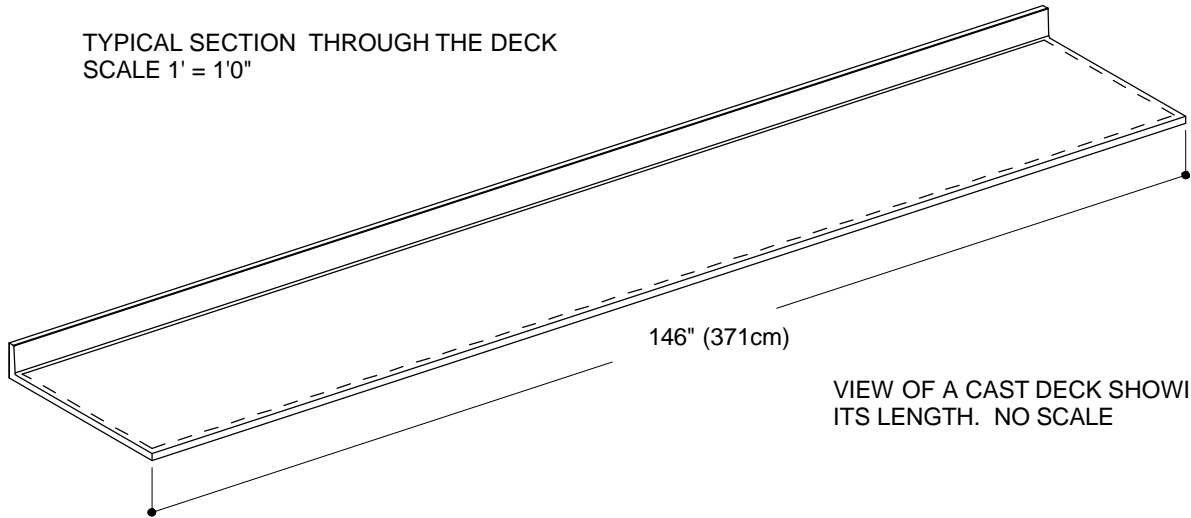

TYPICAL SECTION THROUGH THE DECK  
SCALE 1" = 1'0"

**SERIES 110  
EDGE STYLE**

Please Note:  
Dimensions shown are MOLD  
dimensions.  
Cast dimensions will be less.

VIEW OF A CAST DECK SHOWING  
ITS LENGTH. NO SCALE

MOLD PART	CATALOG No.	DESCRIPTION
MALE	<b>20501</b>	<b>110-NB-25</b>
MALE	<b>20502</b>	<b>110-NB-31</b>
MALE	<b>20503</b>	<b>110-NB-37</b>
MALE	<b>20504</b>	<b>110-NB-43</b>
MALE	<b>20505</b>	<b>110-NB-49</b>
MALE	<b>20506</b>	<b>110-NB-61</b>
MALE	<b>20507</b>	<b>110-NB-73</b>
MALE	<b>20509</b>	<b>110-NB-96</b>
MALE	<b>20512</b>	<b>110-NB-124</b>
MALE	<b>20515</b>	<b>110-NB-146</b>
DIVIDER	<b>010751</b>	<b>YELLOW DIVIDER 110 x 1/2</b>
DIVIDER	<b>010751R</b>	<b>BLACK DIVIDER 110 x 1/2</b>
DIVIDER	<b>010752</b>	<b>YELLOW DIVIDER 110 x 1 1/4</b>
DIVIDER	<b>010752R</b>	<b>BLACK DIVIDER 110 x 1 1/4</b>
END SPLASH	<b>22702</b>	<b>160-2/12 CAVITY 4 x 21</b>
END SPLASH	<b>227021</b>	<b>2 CAV 4 X 21</b>
END SPLASH	<b>22729</b>	<b>160-22/2-CAVITY 110</b>
<b>NAME</b>	<b>110 SERIES VANITY DECK</b>	
<b>CAST WEIGHT</b>	<b>SCALE NOTED</b>	<b>DATE 5-1-03</b>
		<b>PAGE No.</b>