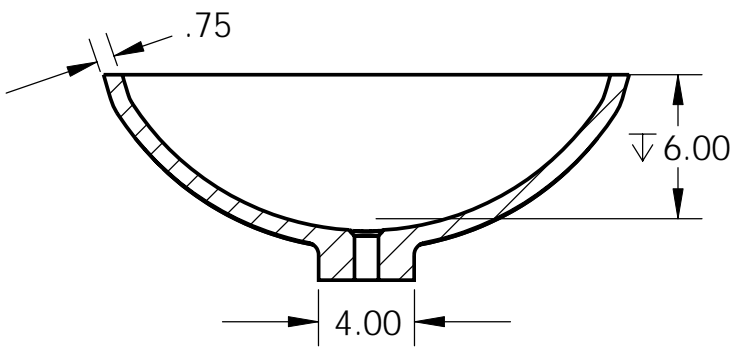

GRUBER SYSTEMS RESERVES THE RIGHT TO CHANGE THIS INFORMATION AT ANY TIME WITH OR WITHOUT PRIOR NOTICE. ISSUED BY GRUBER SYSTEMS INC., 25636 AVENUE STANFORD, VALENCIA, CA 91355, USA. COPYRIGHT 2002

MOLD PART	CATALOG No.	DESCRIPTION
MALE	26455	108-Wave Bowl 12" x 20"
FEMALE	464518	F-108 Wave Bowl 12" x 20"
PERMANENT HAT	NA	
REUSEABLE HAT	013636	RH Wave No Overfl
NAME hjtswbuw	Wave Series	
CAST WEIGHT 15 lb	SCALE NA	DATE 1-14-10 PAGE No.