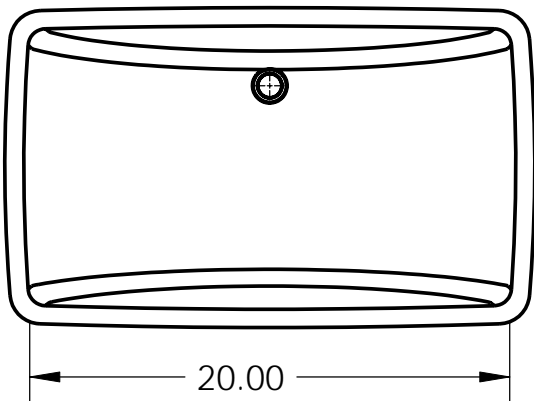

GRUBER SYSTEMS RESERVES THE RIGHT TO CHANGE THIS INFORMATION AT ANY TIME WITH OR WITHOUT PRIOR NOTICE. ISSUED BY GRUBER SYSTEMS INC., 25636 AVENUE STANFORD, VALENCIA, CA 91355, USA. COPYRIGHT 2002

MOLD PART	CATALOG No.	DESCRIPTION
MALE	26455	108-Wave Bowl 12" x 20"
FEMALE	464518	F-108 Wave Bowl 12" x 20"
PERMANENT HAT	NA	
REUSEABLE HAT	013636	RH Wave No Overfl
NAME hjtswbuw	Wave Series	
CAST WEIGHT 15 lb	SCALE NA	DATE 1-14-10 PAGE No.