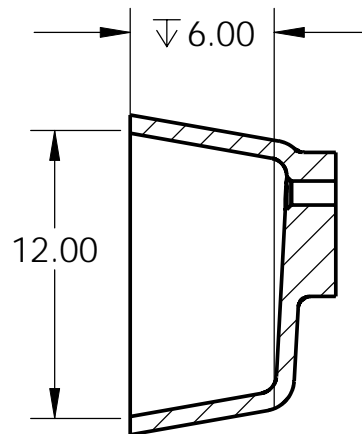

GRUBER SYSTEMS RESERVES THE RIGHT TO CHANGE THIS INFORMATION AT ANY TIME WITH OR WITHOUT PRIOR NOTICE. ISSUED BY GRUBER SYSTEMS INC., 25636 AVENUE STANFORD, VALENCIA, CA 91355, USA. COPYRIGHT 2002

MOLD PART	CATALOG No.	DESCRIPTION
MALE	26455	108-Wave Bowl 12" x 20"
FEMALE	464518	F-108 Wave Bowl 12" x 20"
PERMANENT HAT	NA	
REUSEABLE HAT	013636	RH Wave No Overfl
NAME hjtswbuw	Wave Series	
CAST WEIGHT 15 lb	SCALE NA	DATE 1-14-10 PAGE No.