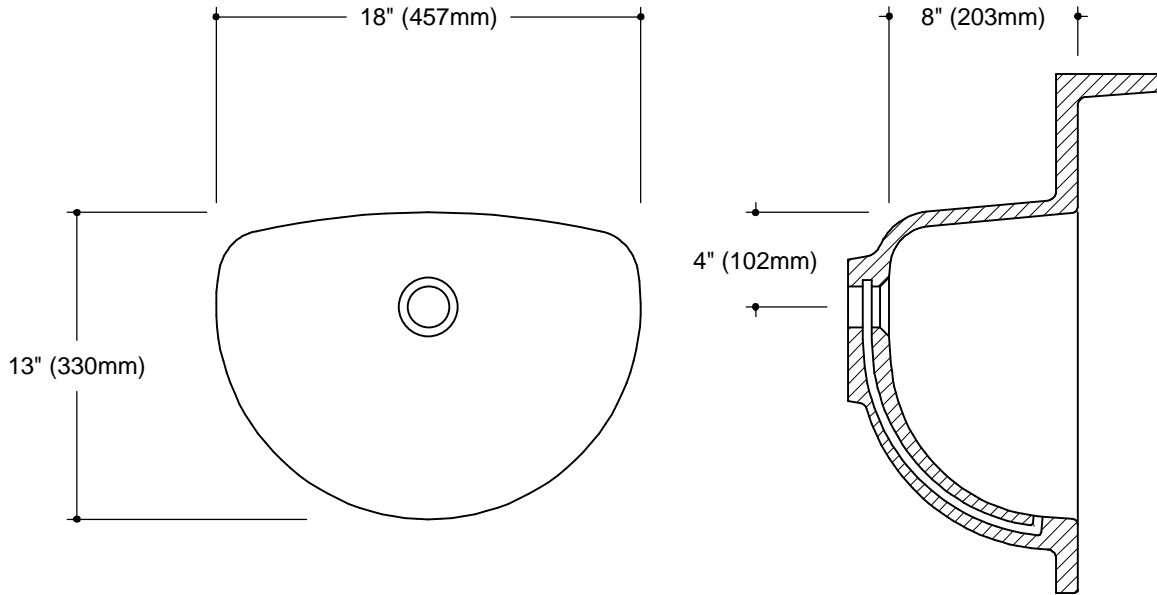

GRUBER SYSTEMS RESERVES THE RIGHT TO CHANGE THIS INFORMATION AT ANY TIME WITHOUT PRIOR NOTICE. ISSUED BY GRUBER SYSTEMS INC., 25636 AVENUE STANFORD, VALENCIA, CA 91355, USA. COPYRIGHT 2003

MOLD PART	CATALOG No.	DESCRIPTION
MALE	20128	108-CAMBRIA D
FEMALE	401288	FFF-CAMBRIA D
PERM. HAT	00209	PH-CAMBRIA D
REUSE. HAT	01352	RH-CAMBRIA D
NAME	108 CAMBRIA D BOWL	
CAST WEIGHT	SCALE 1" = 1' 0"	DATE 1-2-03
		PAGE No.